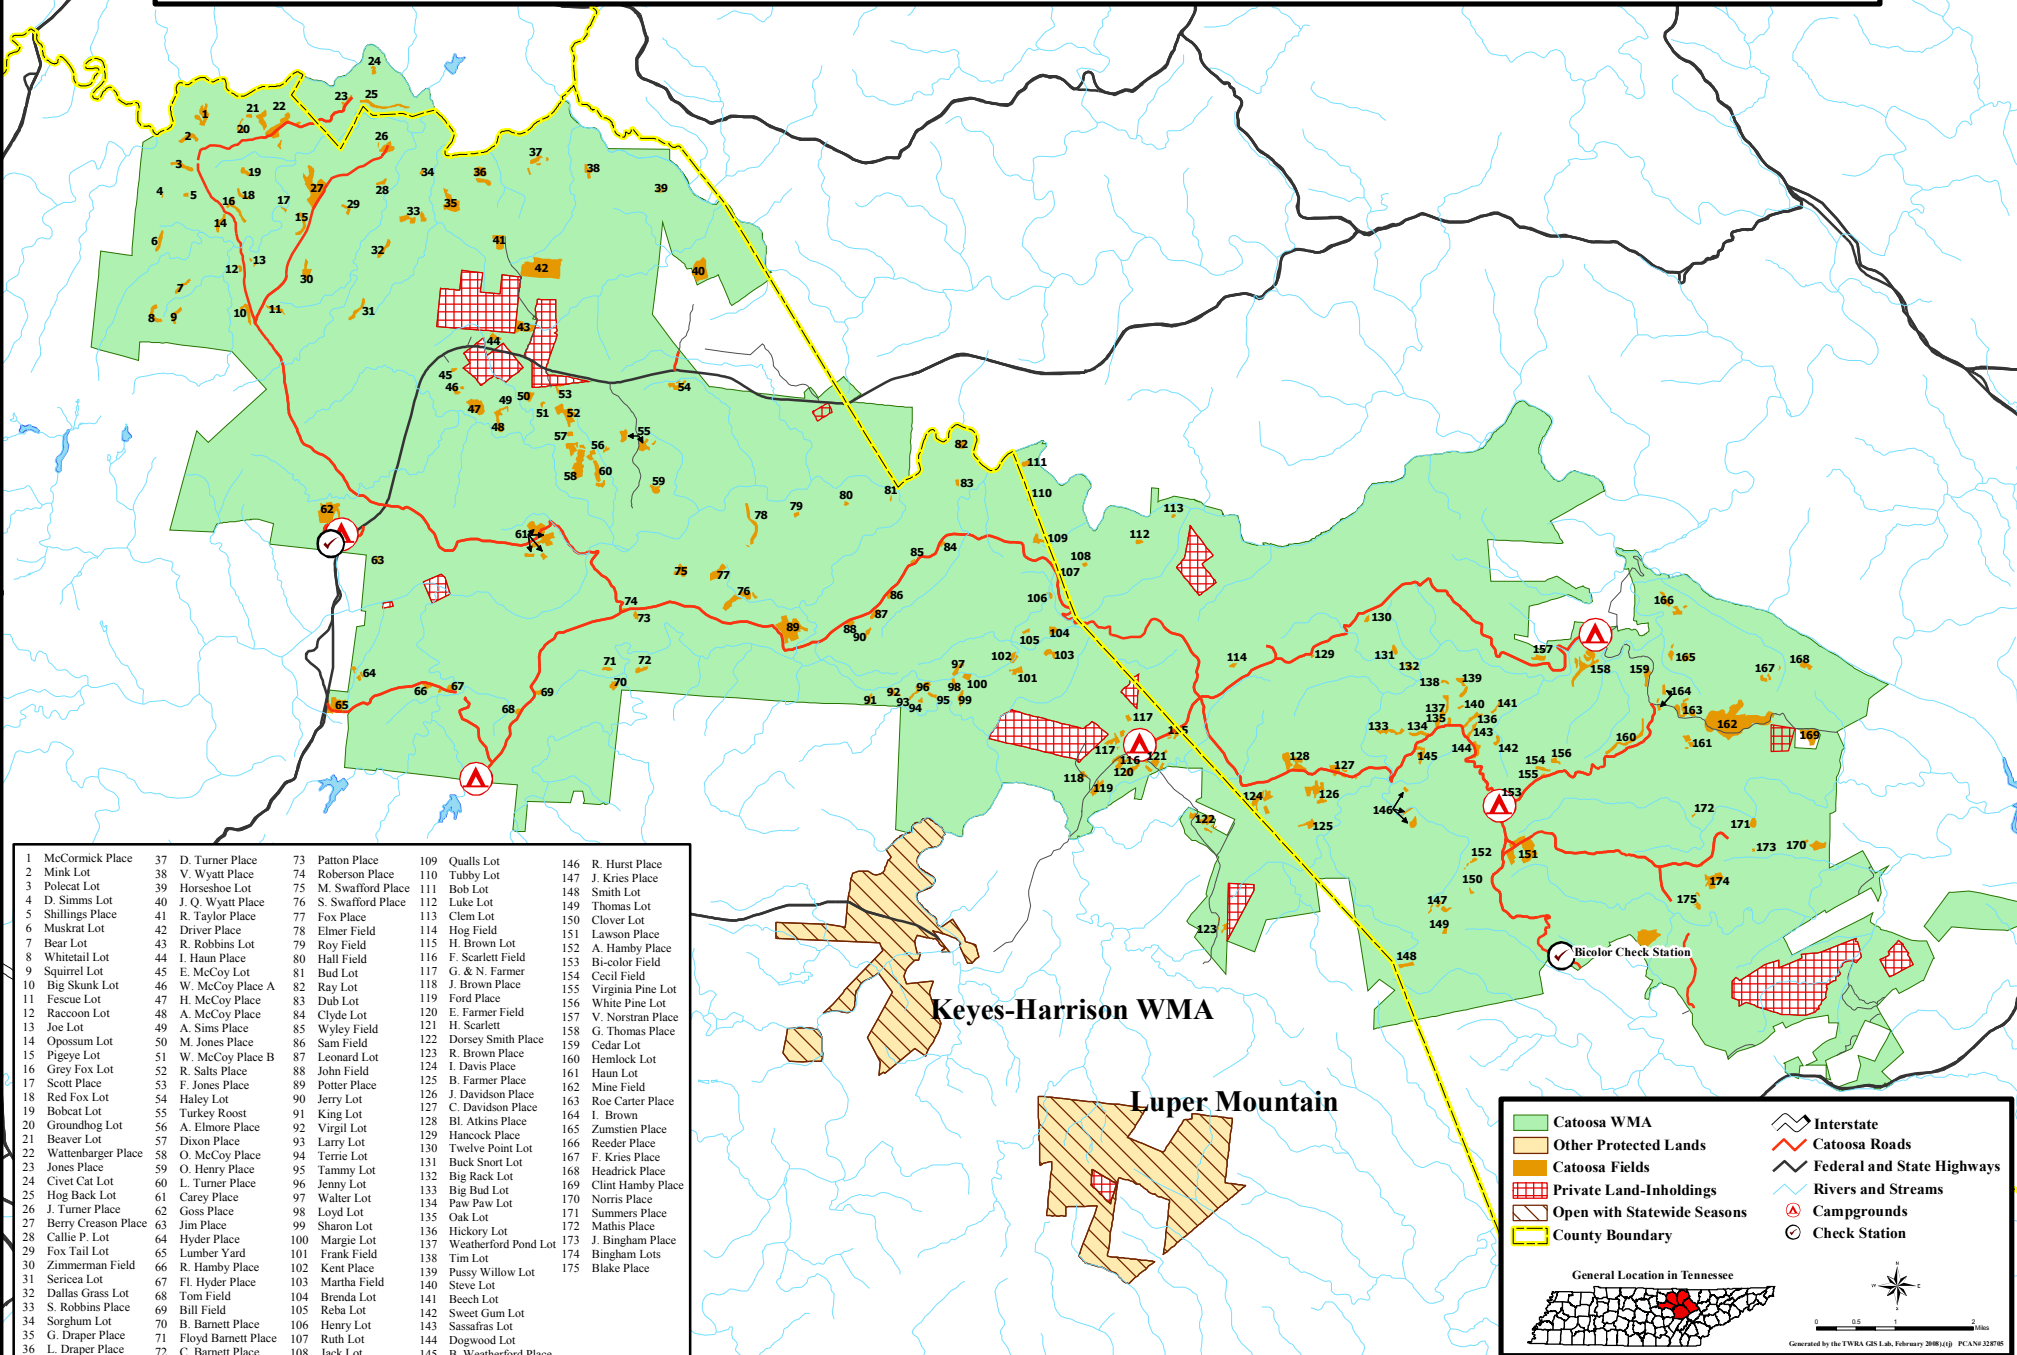

Catoosa Wildlife Management Area

1 McCormick Place	37 D. Turner Place	73 Patton Place	109 Qualls Lot	146 R. Hurst Place
2 Mink Lot	38 V. Wyatt Place	74 Roberson Place	110 Tubby Lot	147 J. Kries Place
3 Polecat Lot	39 Horseshoe Lot	75 M. Swafford Place	111 Bob Lot	148 Smith Lot
4 D. Simms Lot	40 J. Q. Wyatt Place	76 S. Swafford Place	112 Luke Lot	149 Thomas Lot
5 Shillings Place	41 R. Taylor Place	77 Fox Place	113 Clem Lot	150 Clover Lot
6 Muskrat Lot	42 Driver Place	78 Elmer Field	114 Hog Field	151 Lawson Place
7 Bear Lot	43 R. Robbins Lot	79 Roy Field	115 H. Brown Lot	152 A. Hamby Place
8 Whitetail Lot	44 I. Haun Place	80 Hall Field	116 F. Scarlett Field	153 Bi-color Field
9 Squirrel Lot	45 E. McCoy Lot	81 Bud Lot	117 G. & N. Farmer	154 Cecil Field
10 Big Skunk Lot	46 W. McCoy Place A	82 Ray Lot	118 J. Brown Place	155 Virginia Pine Lot
11 Fescue Lot	47 H. McCoy Place	83 Dub Lot	119 Ford Place	156 White Pine Lot
12 Raccoon Lot	48 A. McCoy Place	84 Clyde Lot	120 E. Farmer Field	157 V. Norstran Place
13 Joe Lot	49 A. Sims Place	85 Wyley Field	121 H. Scarlett	158 G. Thomas Place
14 Opossum Lot	50 M. Jones Place	86 Sam Field	122 Dorsey Smith Place	159 Cedar Lot
15 Pigeye Lot	51 W. McCoy Place B	87 Leonard Lot	123 R. Brown Place	160 Hemlock Lot
16 Grey Fox Lot	52 R. Salts Place	88 John Field	124 I. Davis Place	161 Haun Lot
17 Scott Place	53 F. Jones Place	89 Potter Place	125 B. Farmer Place	162 Mine Field
18 Red Fox Lot	54 Haley Lot	90 Jerry Lot	126 J. Davidson Place	163 Roe Carter Place
19 Bobcat Lot	55 Turkey Roost	91 King Lot	127 E. Davidson Place	164 I. Brown
20 Groundhog Lot	56 A. Elmore Place	92 Virgil Lot	129 Hancock Place	165 Zumstien Place
21 Beaver Lot	57 Dixon Place	93 Larry Lot	130 Twelve Point Lot	166 Reeder Place
22 Wattenbarger Place	58 O. McCoy Place	94 Terrie Lot	131 Buck Snort Lot	167 F. Kries Place
23 Jones Place	59 O. Henry Place	95 Tammy Lot	132 Big Rack Lot	168 Headrick Place
24 Civet Cat Lot	60 L. Turner Place	96 Jenny Lot	133 Big Bud Lot	169 Clint Hamby Place
25 Hog Back Lot	61 Carey Place	97 Walter Lot	134 Paw Paw Lot	170 Norris Place
26 J. Turner Place	62 Goss Place	98 Loyd Lot	135 Oak Lot	171 Summers Place
27 Berry Creason Place	63 Jim Place	99 Sharon Lot	136 Hickory Lot	172 Mathis Place
28 Callie P. Lot	64 Hyder Place	100 Margie Lot	137 Weatherford Pond Lot	173 J. Bingham Place
29 Fox Tail Lot	65 Lumber Yard	101 Frank Field	138 Tim Lot	174 Bingham Lot
30 Zimmerman Field	66 R. Hamby Place	102 Kent Place	139 Pussy Willow Lot	175 Blake Place
31 Sericea Lot	67 Fl. Hyder Place	103 Marsha Field	140 Steve Lot	
32 Dallas Grass Lot	68 Tom Field	104 Brenda Lot	141 Beech Lot	
33 S. Robbins Place	69 Bill Field	105 Reba Lot	142 Sweet Gum Lot	
34 Sorghum Lot	70 B. Barnett Place	106 Henry Lot	143 Sassafras Lot	
35 G. Draper Place	71 Floyd Barnett Place	107 Ruth Lot	144 Dogwood Lot	
36 L. Draper Place	72 C. Barnett Place	108 Jack Lot	145 B. Weatherford Place	

Keyes-Harrison WMA

Luper Mountain